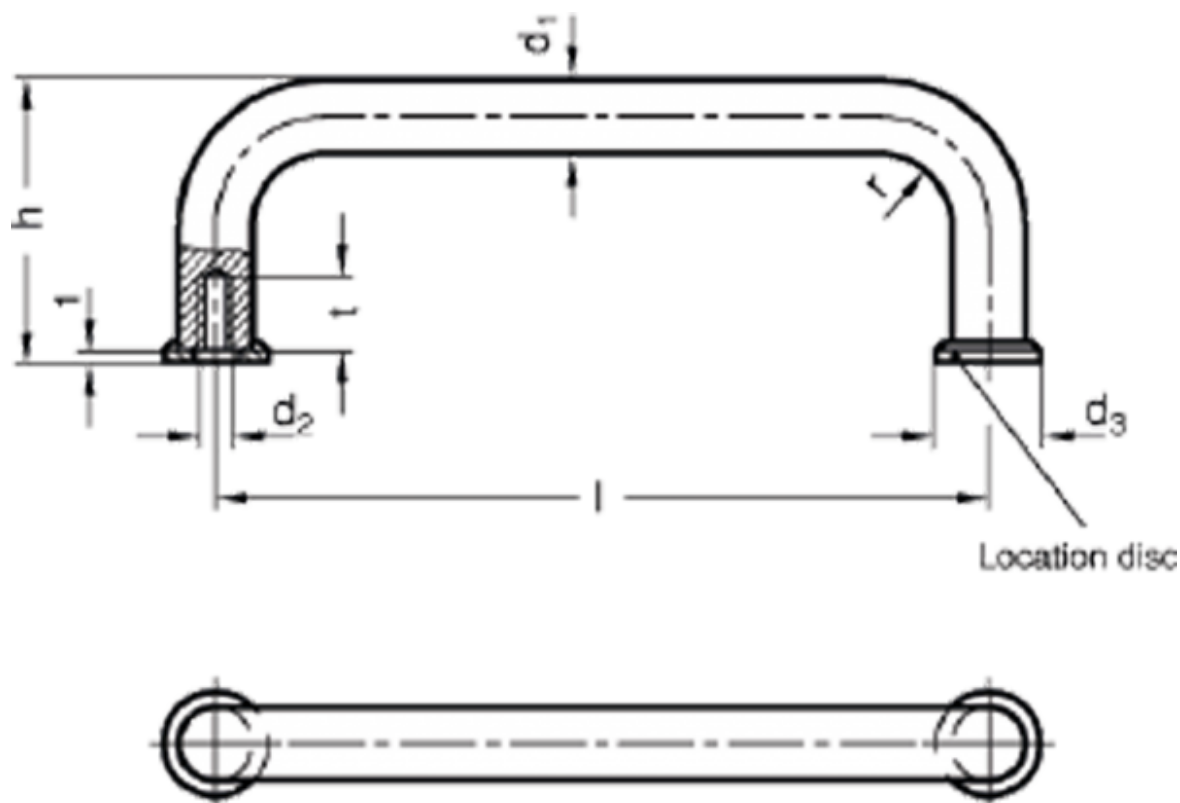

Article number: 2042516160SW

Description: E+G U-handle GN 425-16-160-SW

Measures

d1 = 16
d2 = M6
d3 =
h = 59
l = 160
r = 18
t = 12